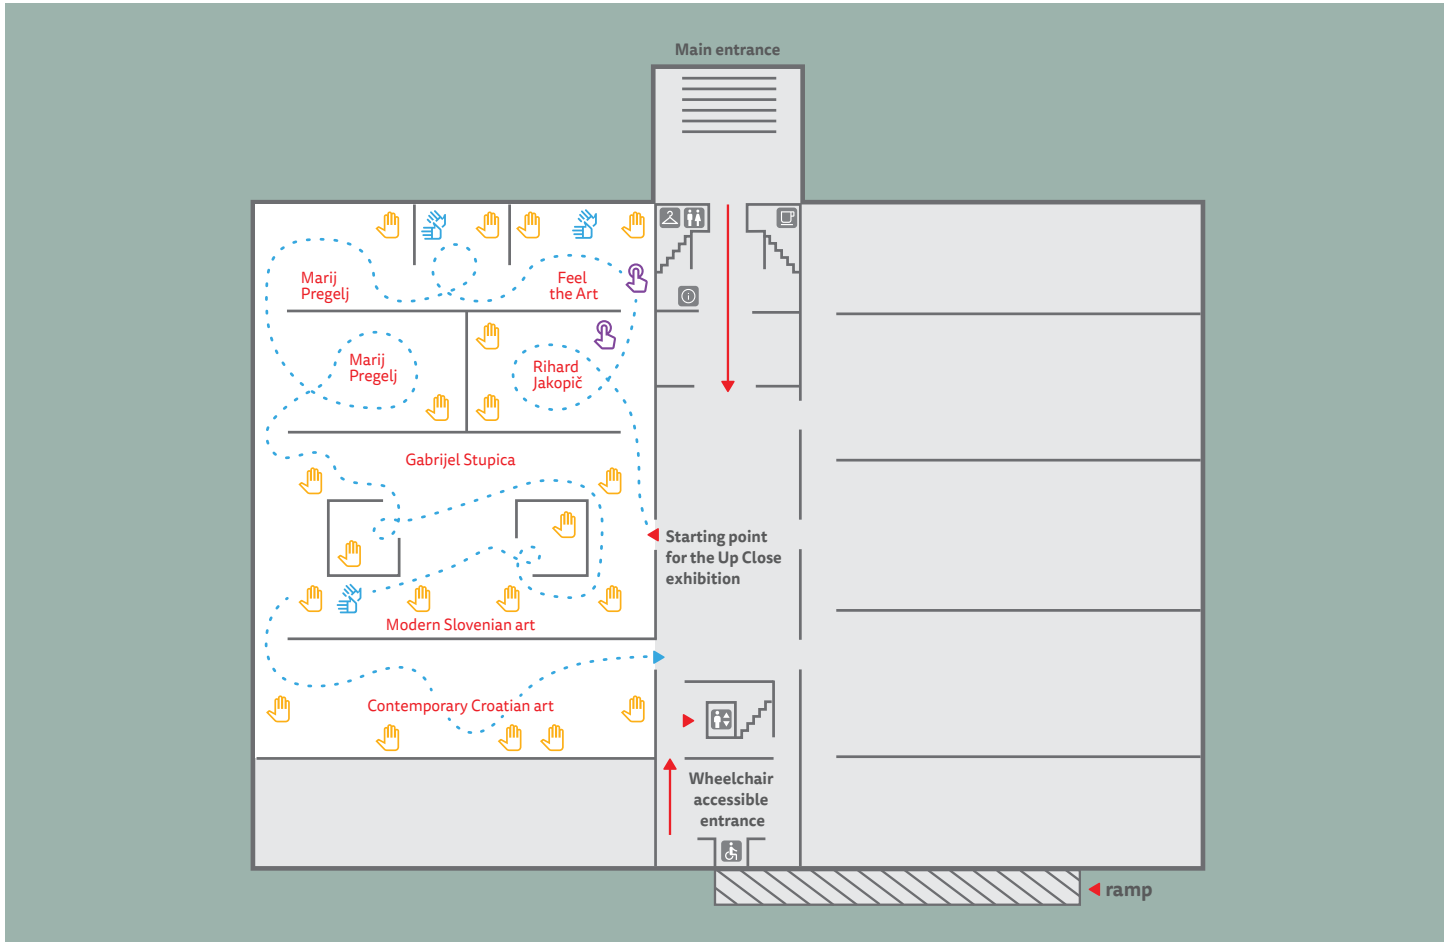

Understanding the Seen

6.2.2023
—2.4.2023

Map of the Up Close exhibition:

→ REALLY Up Close

-  SIGN LANGUAGE
-  BRAILLE WRITING
-  TOILETS
-  AUDITORIUM
-  CLOAKROOM
-  TOUCHING ALLOWED
-  ELEVATOR
-  COFFEE SHOP
-  INFORMATION POINT
-  WHEELCHAIR ACCESSIBLE

In case of difficulties accessing the ramp, please call
01 24 16 834

Supported by:

The project is co-financed by the Republic of Slovenia and the European Union from the European Social Fund.