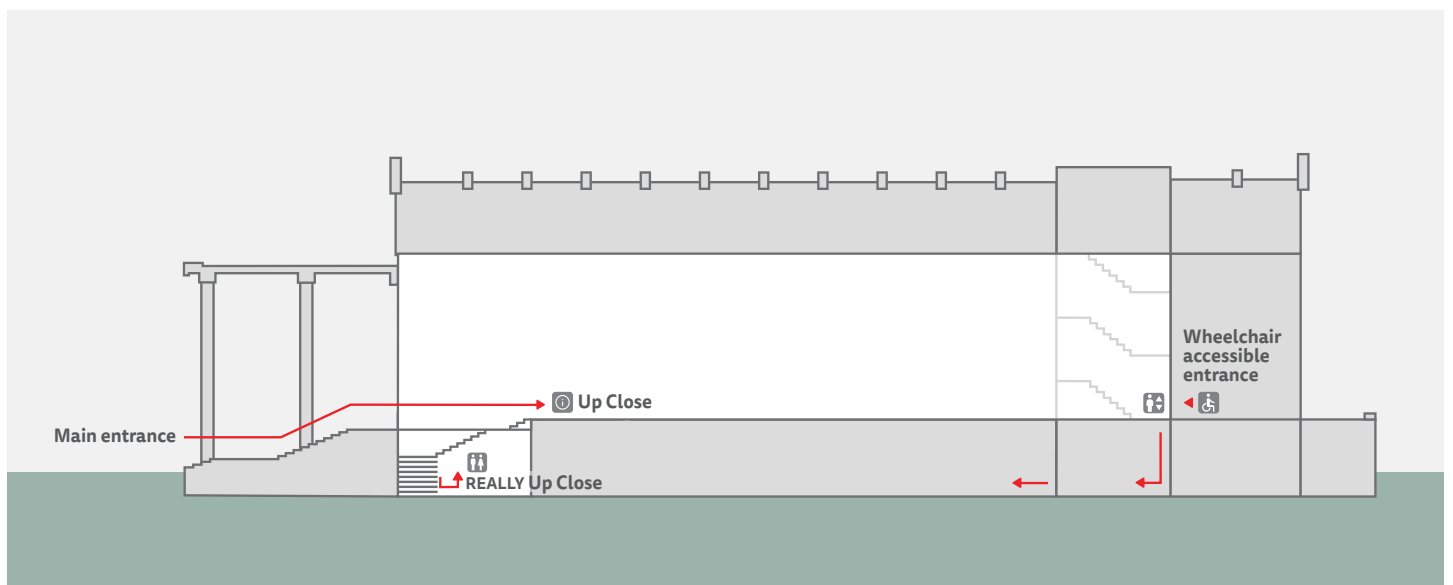

Understanding the Seen

6.2.2023
—2.4.2023

Map of the Up Close exhibition:

→ REALLY Up Close

-  SIGN LANGUAGE
-  BRAILLE WRITING
-  TOILETS
-  AUDITORIUM
-  CLOAKROOM
-  TOUCHING ALLOWED
-  ELEVATOR
-  COFFEE SHOP
-  INFORMATION POINT
-  WHEELCHAIR ACCESSIBLE

In case of difficulties accessing the ramp, please call
01 24 16 834

Supported by:

The project is co-financed by the Republic of Slovenia and the European Union from the European Social Fund.